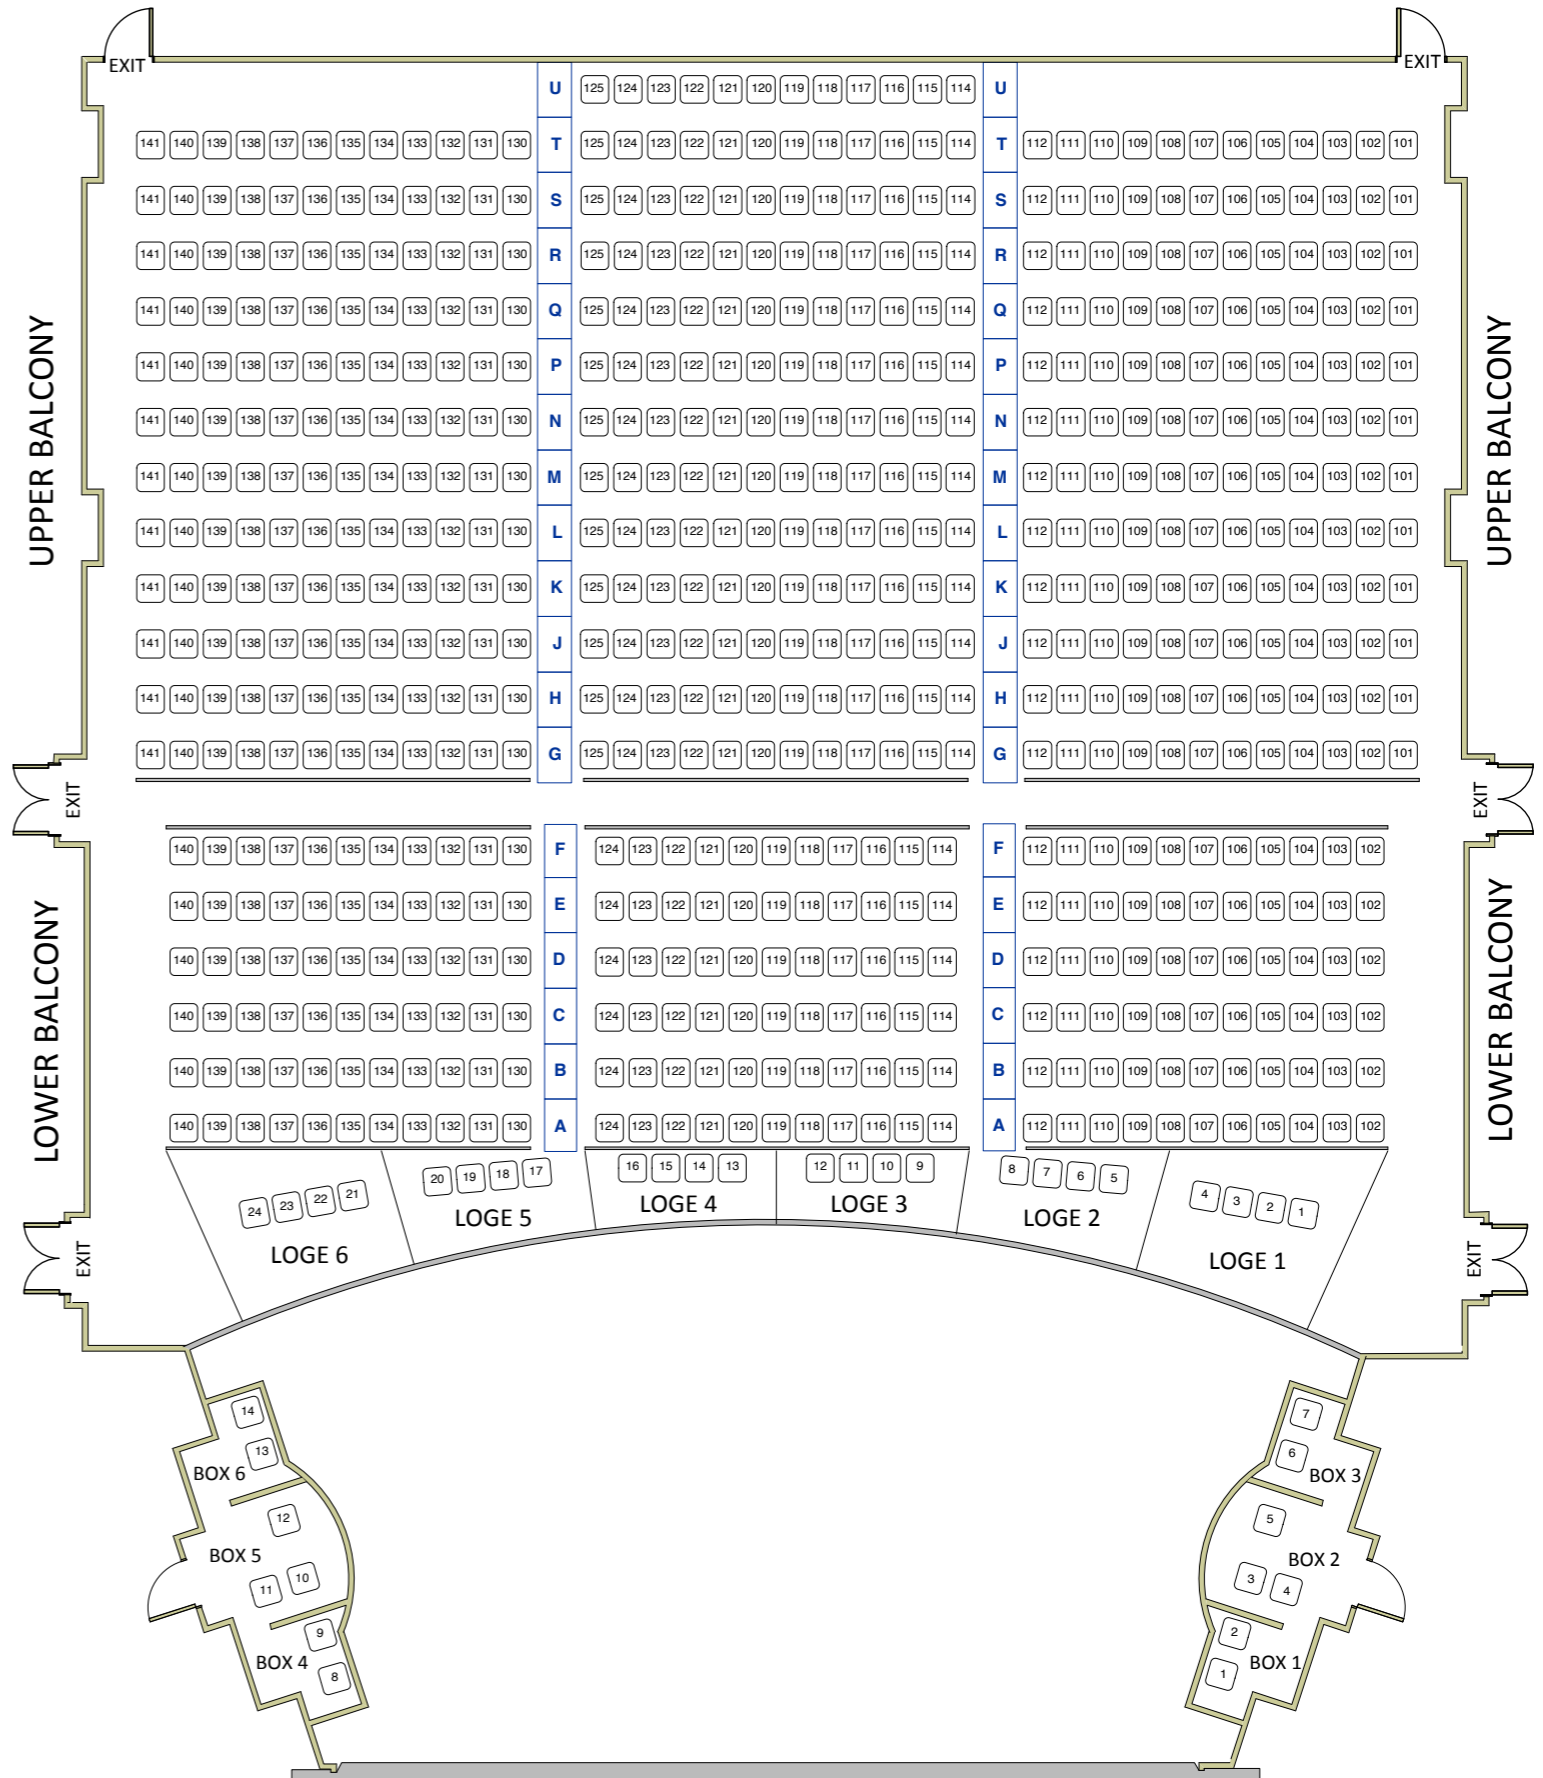

ROYAL THEATRE - MAIN FLOOR SEATING PLAN

AVAILABLE SEATING - 736 or 691 WITH ORCH. PIT

ROYAL THEATRE - BALCONY SEATING PLAN

AVAILABLE SEATING - 680