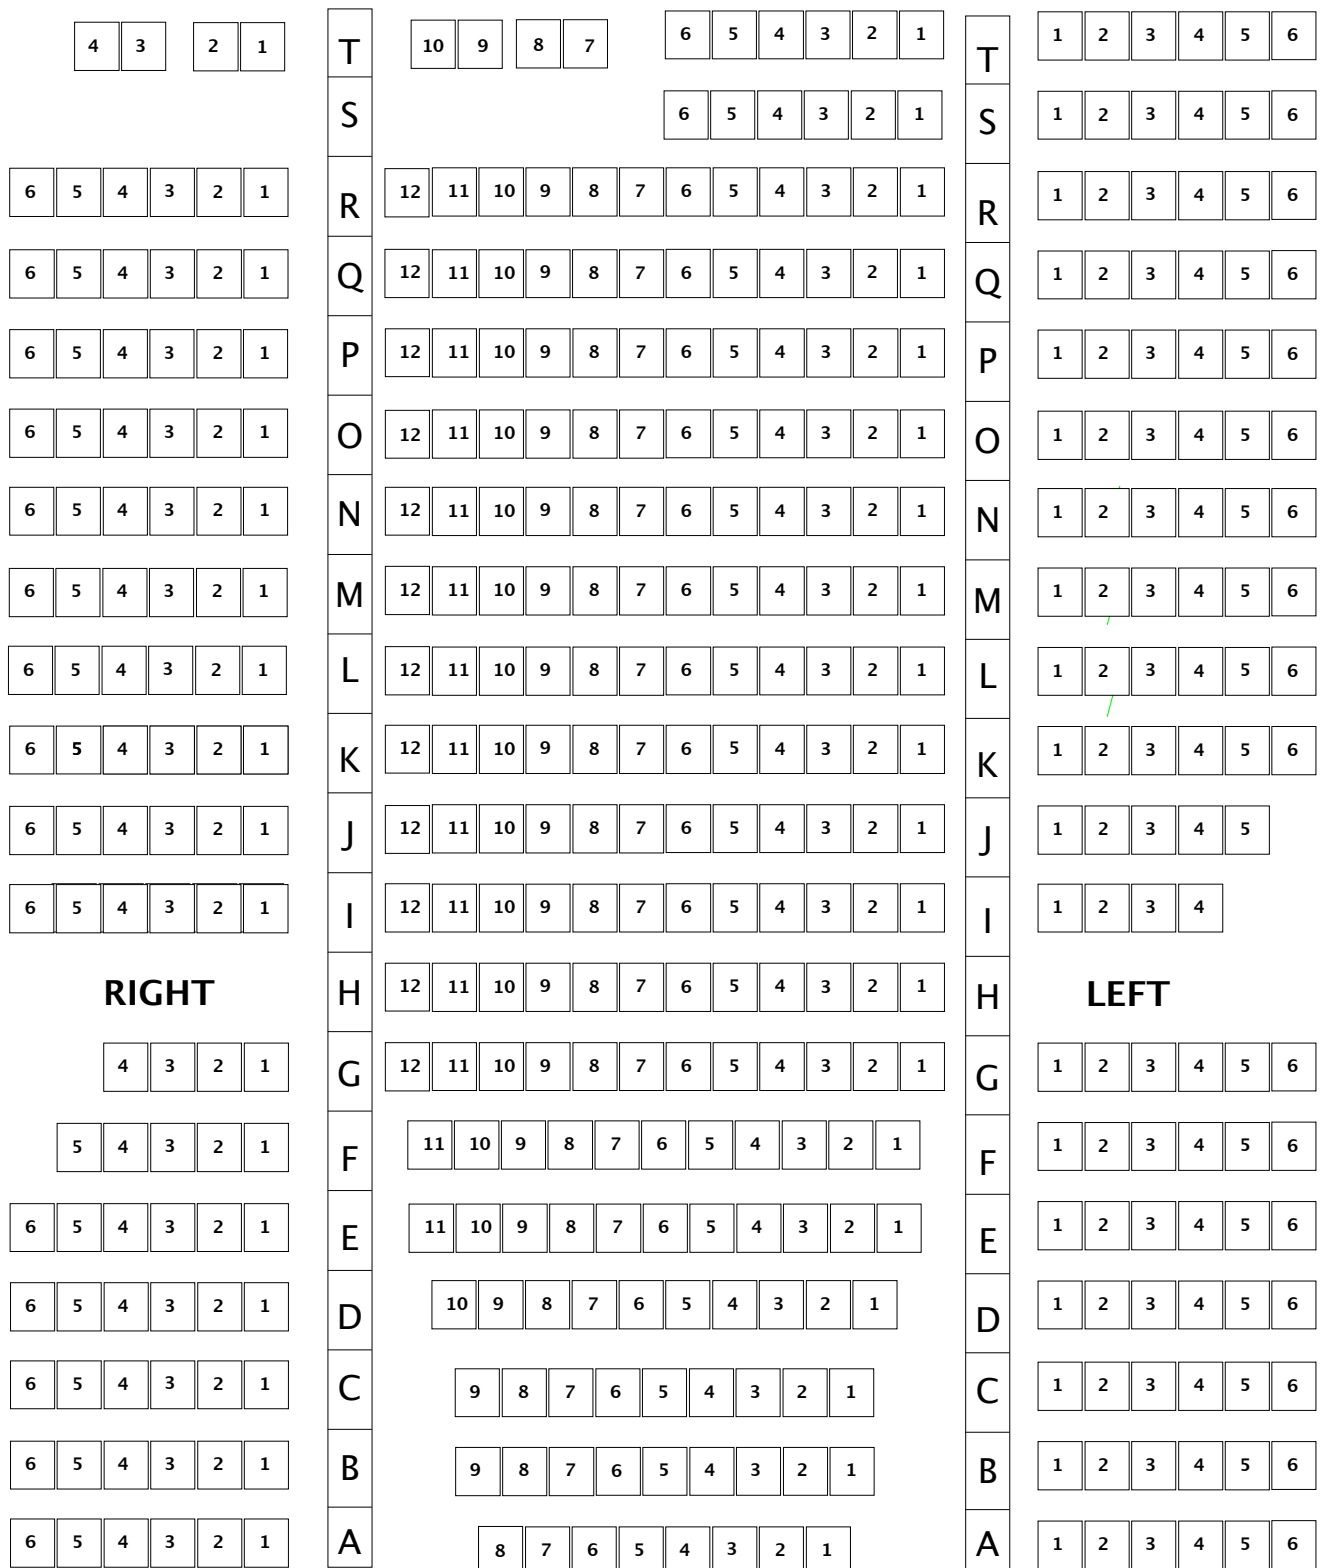

MAIN FLOOR

ORCHESTRA PIT

**The McPherson Playhouse
Main Floor Seating Plan**