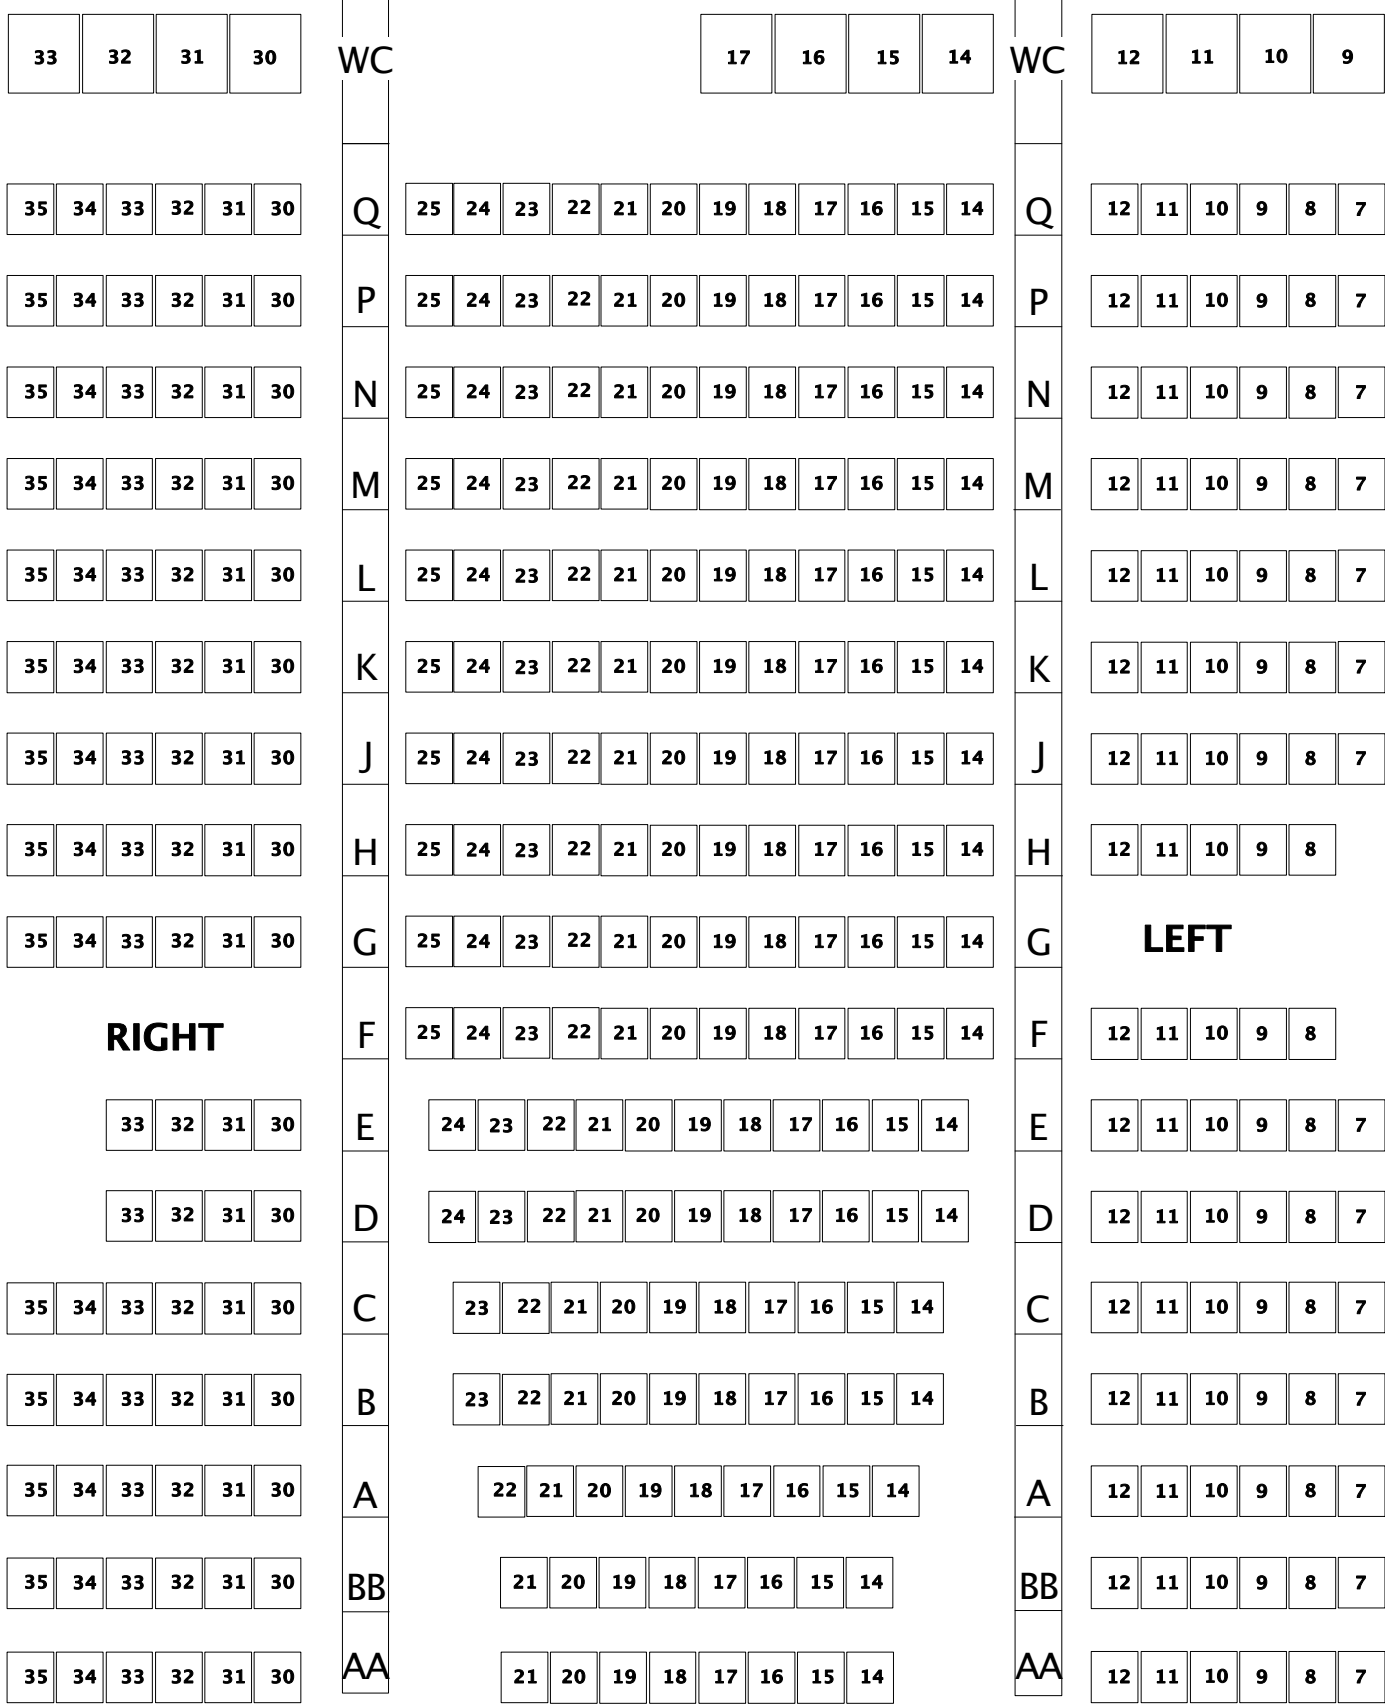

MAIN FLOOR

ORCHESTRA PIT

The McPherson Playhouse

Main Floor Seating Plan