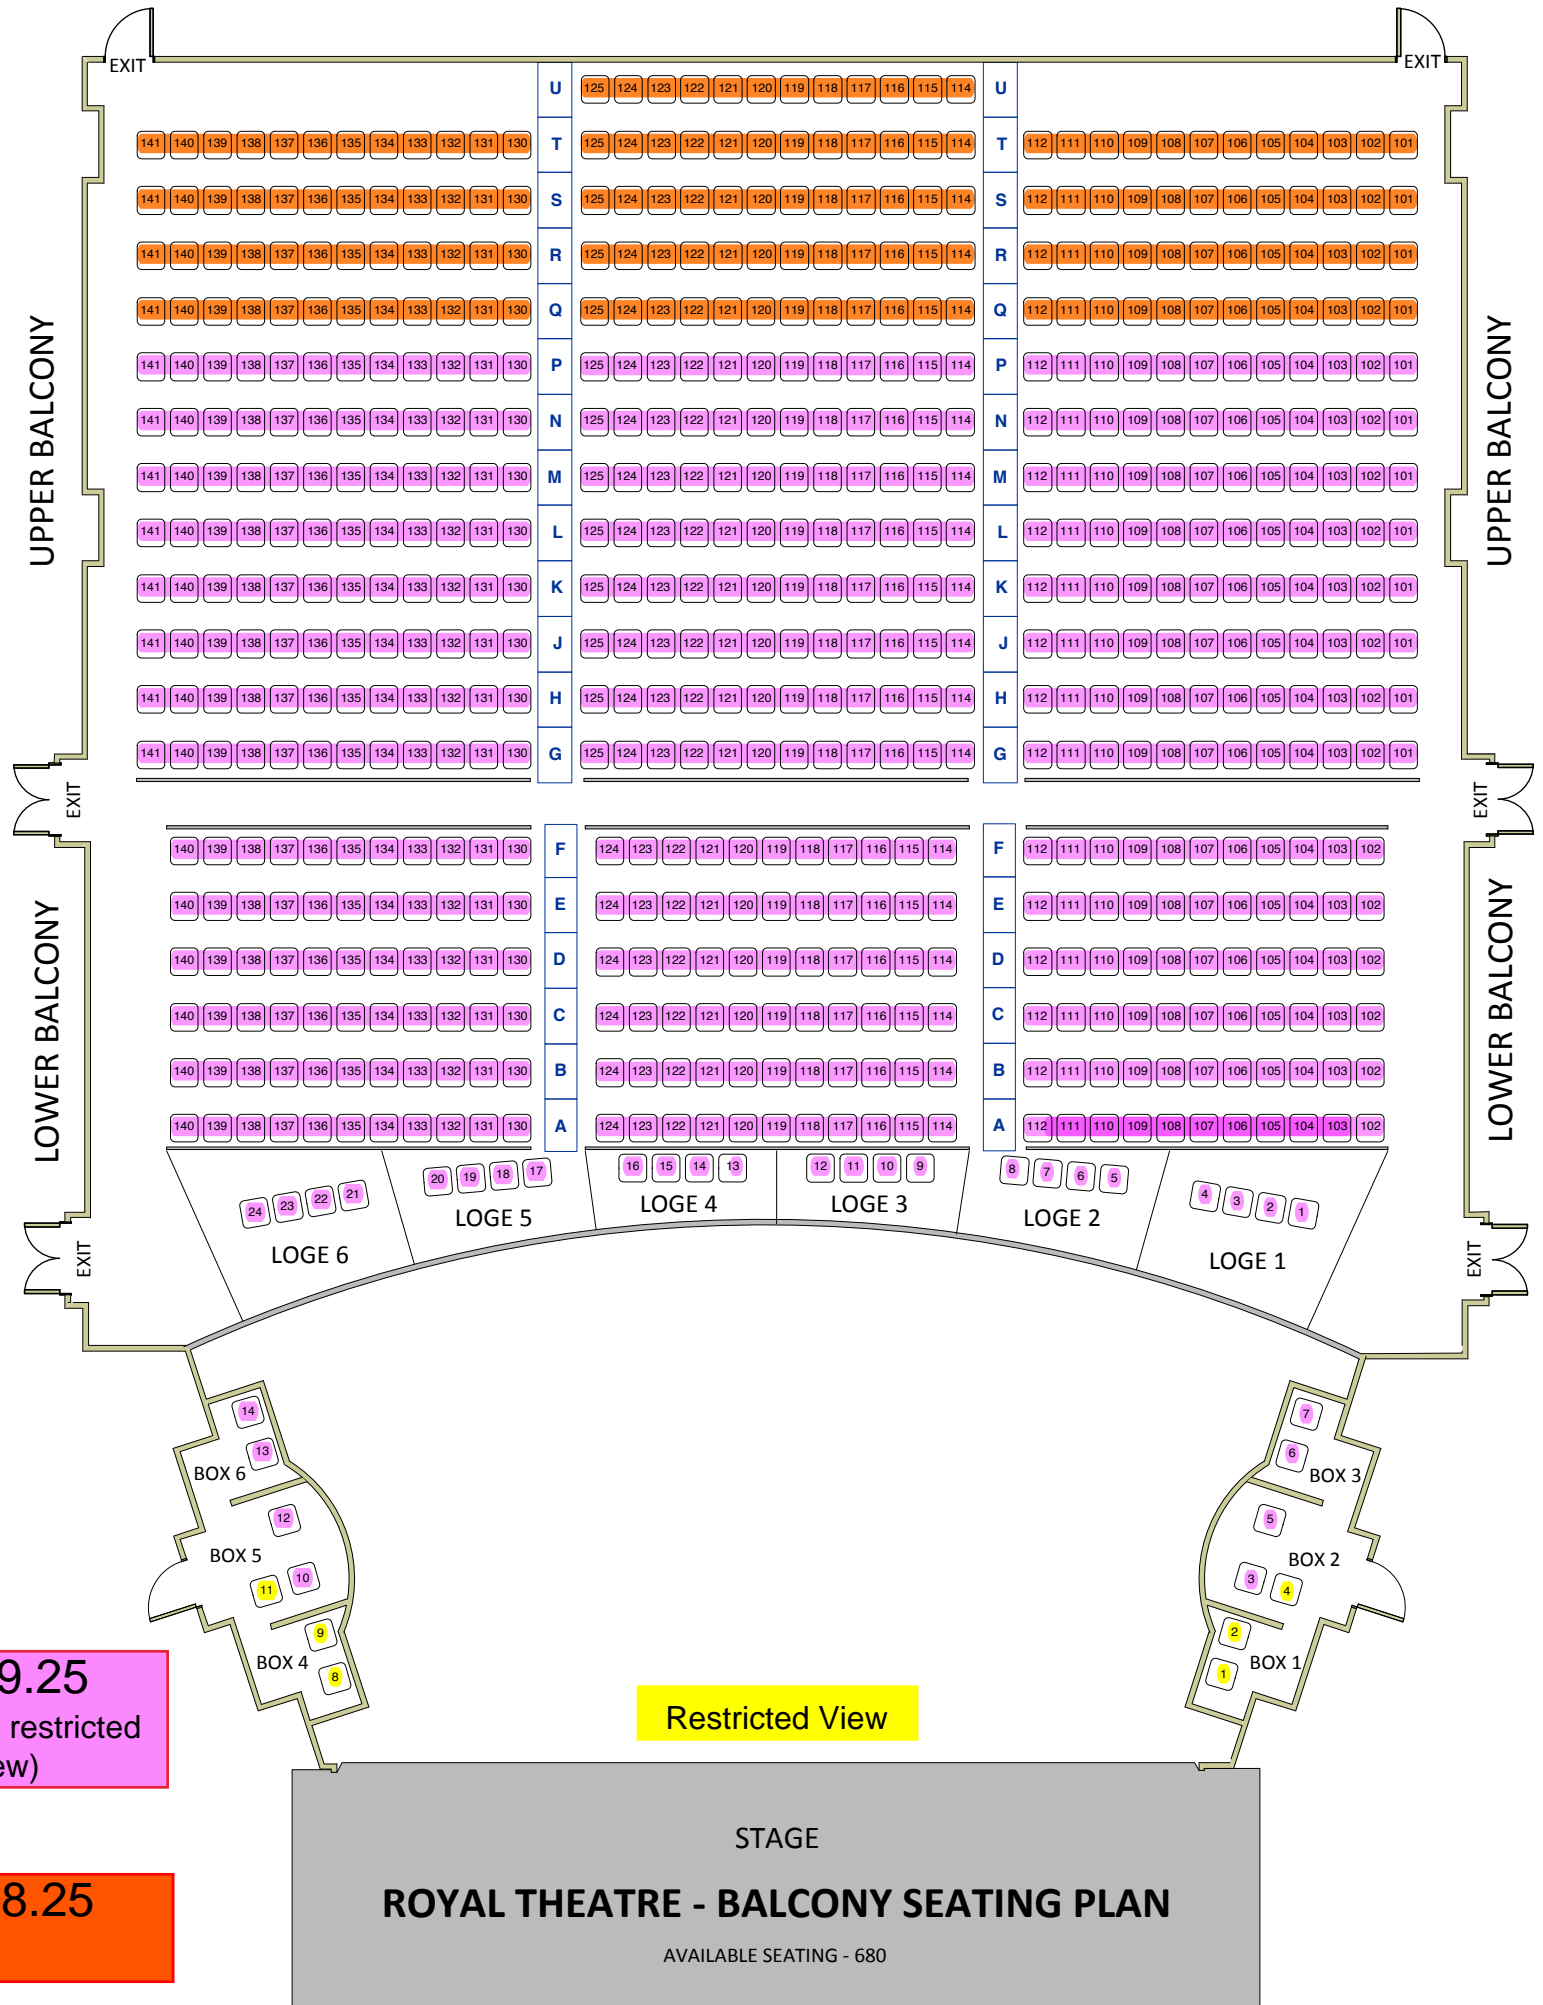

\$139.25
(including restricted view)

\$128.25

Restricted View